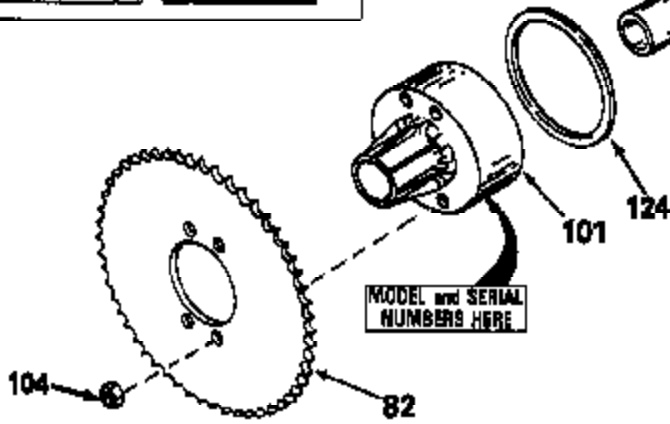

JOIST

SICHER IST DAS:
DAS ORIGINAL

47	48
47A	48A
47B	48B
47C	48C
47D	48D
47E	48E
47H	48H
47L	48L

47M	48M
47P	48P
47R	48R
47V	48V
47W	48W
47X	48X

Ref #	Part Number	Qty	Description
14	778068		Gear, Pinion (16 teeth)
17	786040		Pin, Drive
26	792018		Ring, Retaining
31A	780096		Washer, Thrust
31	780001		Washer (3/4" ID x 1-1/2" OD x 1/16" t hick)
47B	774333		Axle (6-7/16" long)
48B	774333		Axle (6-7/16" long)
82	786051		Sprocket. No Teeth 60. O.D. 9.841
82	786070		Sprocket. No Teeth 48. O.D. 7.920
82	786041A		Sprocket. No Teeth 45. O.D. 7.389
82	786042		Sprocket. No Teeth 40. O.D. 6.650
82	786043		Sprocket. No Teeth 54. O.D. 8.823
90	788067B	100-174	Grease 92.2 bottle Bentonite greas e)
101	774073	Peerless	Differential Carrier Hsg (Incl. 137)
102	774073		Differential Carrier Hsg (Incl. 139)
103	792044		Screw, 5/16-18 x 4"
104	792042		Nut, Lock, 5/16-18 (Use as required)
104A	792061		Washer, Flat, 5/16"
137	780077		Bushing (3/4" ID x 1-1/16" OD x 2-1/1 6" long)
139	780077		Bushing (3/4 ID x 1-1/16" OD x 2-1/16 " long)