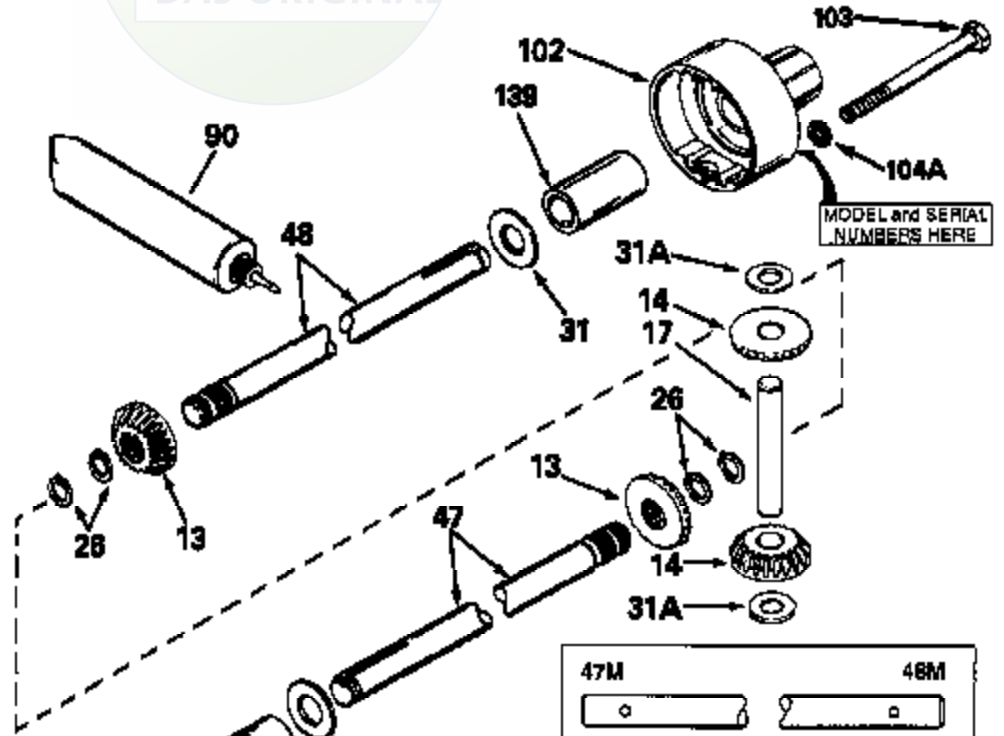

JOIST

SICHER IST DAS:
DAS ORIGINAL

47	48
47A	48A
47B	48B
47C	48C
47D	48D
47E	48E
47H	48H
47L	48L

47M	48M
47P	48P
47R	48R
47V	48V
47W	48W
47X	48X

Ref #	Part Number	Qty	Description
14	778068		Gear, Pinion (16 teeth)
17	786040		Pin, Drive
26	792018		Ring, Retaining
31A	780096		Washer, Thrust
31	780001		Washer (3/4" ID x 1-1/2" OD x 1/16" t hick)
47B	774333		Axle (6-7/16" long)
48B	774333		Axle (6-7/16" long)
82	786051		Sprocket. No Teeth 60. O.D. 9.841
82	786070		Sprocket. No Teeth 48. O.D. 7.920
82	786041A		Sprocket. No Teeth 45. O.D. 7.389
82	786042		Sprocket. No Teeth 40. O.D. 6.650
82	786043		Sprocket. No Teeth 54. O.D. 8.823
90	788067B	100-174	Grease 92.2 bottle Bentonite greas e)
101	774073	Peerless	Differential Carrier Hsg (Incl. 137)
102	774073		Differential Carrier Hsg (Incl. 139)
103	792044		Screw, 5/16-18 x 4"
104	792042		Nut, Lock, 5/16-18 (Use as required)
104A	792061		Washer, Flat, 5/16"
137	780077		Bushing (3/4" ID x 1-1/16" OD x 2-1/1 6" long)
139	780077		Bushing (3/4 ID x 1-1/16" OD x 2-1/16 " long)